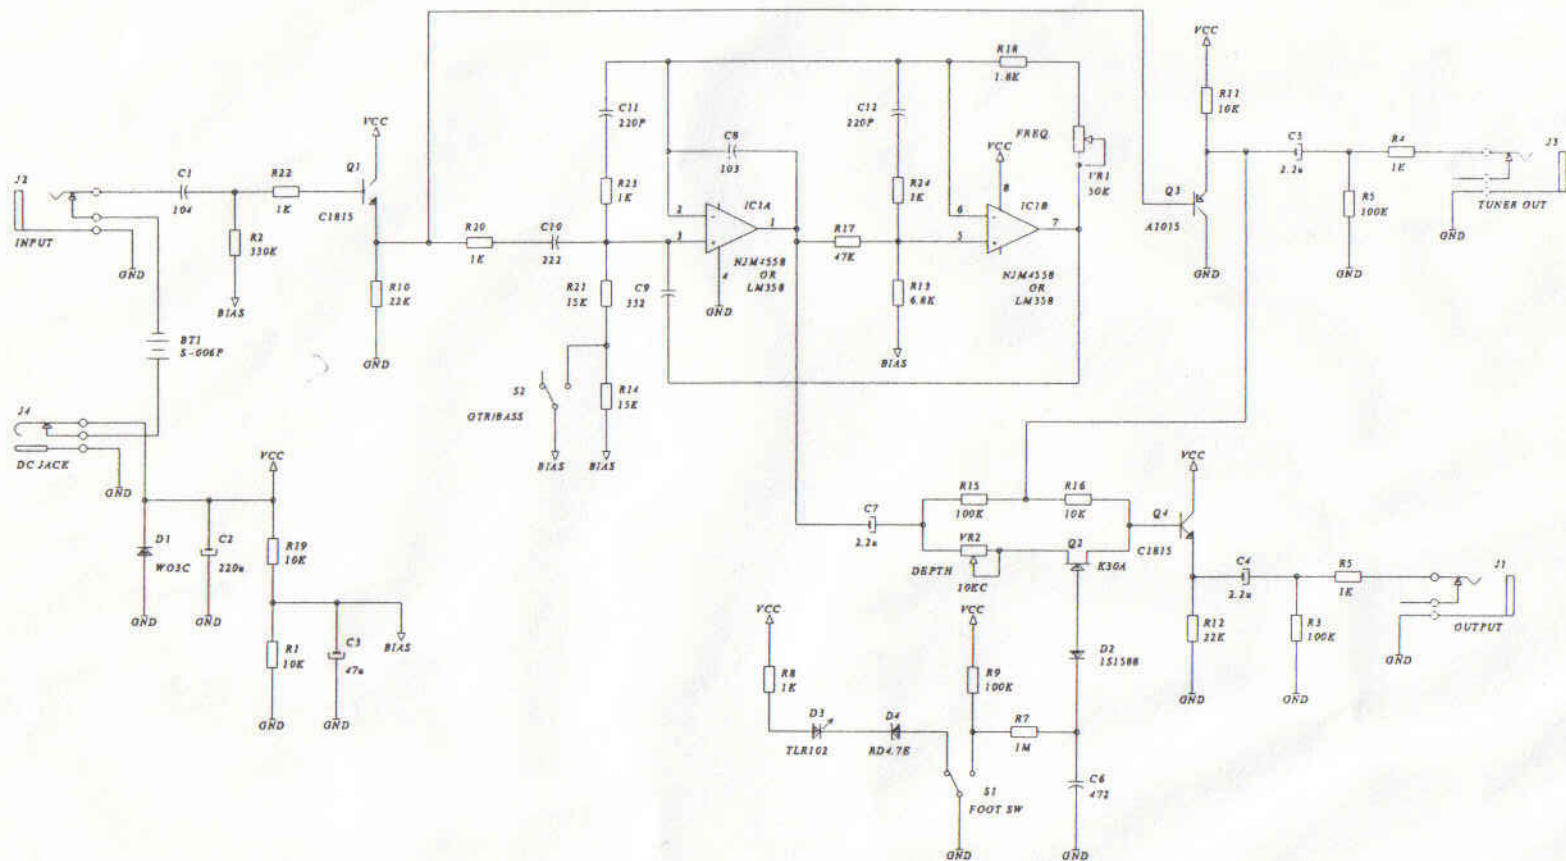

SCHEMATIC DIAGRAM

Block Diagram

Ibanez WH-10

HOSHINO GAKKI CO., LTD.		
Title IBANEZ WAH PEDAL WH10		
Size B	Document Number 93005	REV
Date August 23, 1993	Sheet	