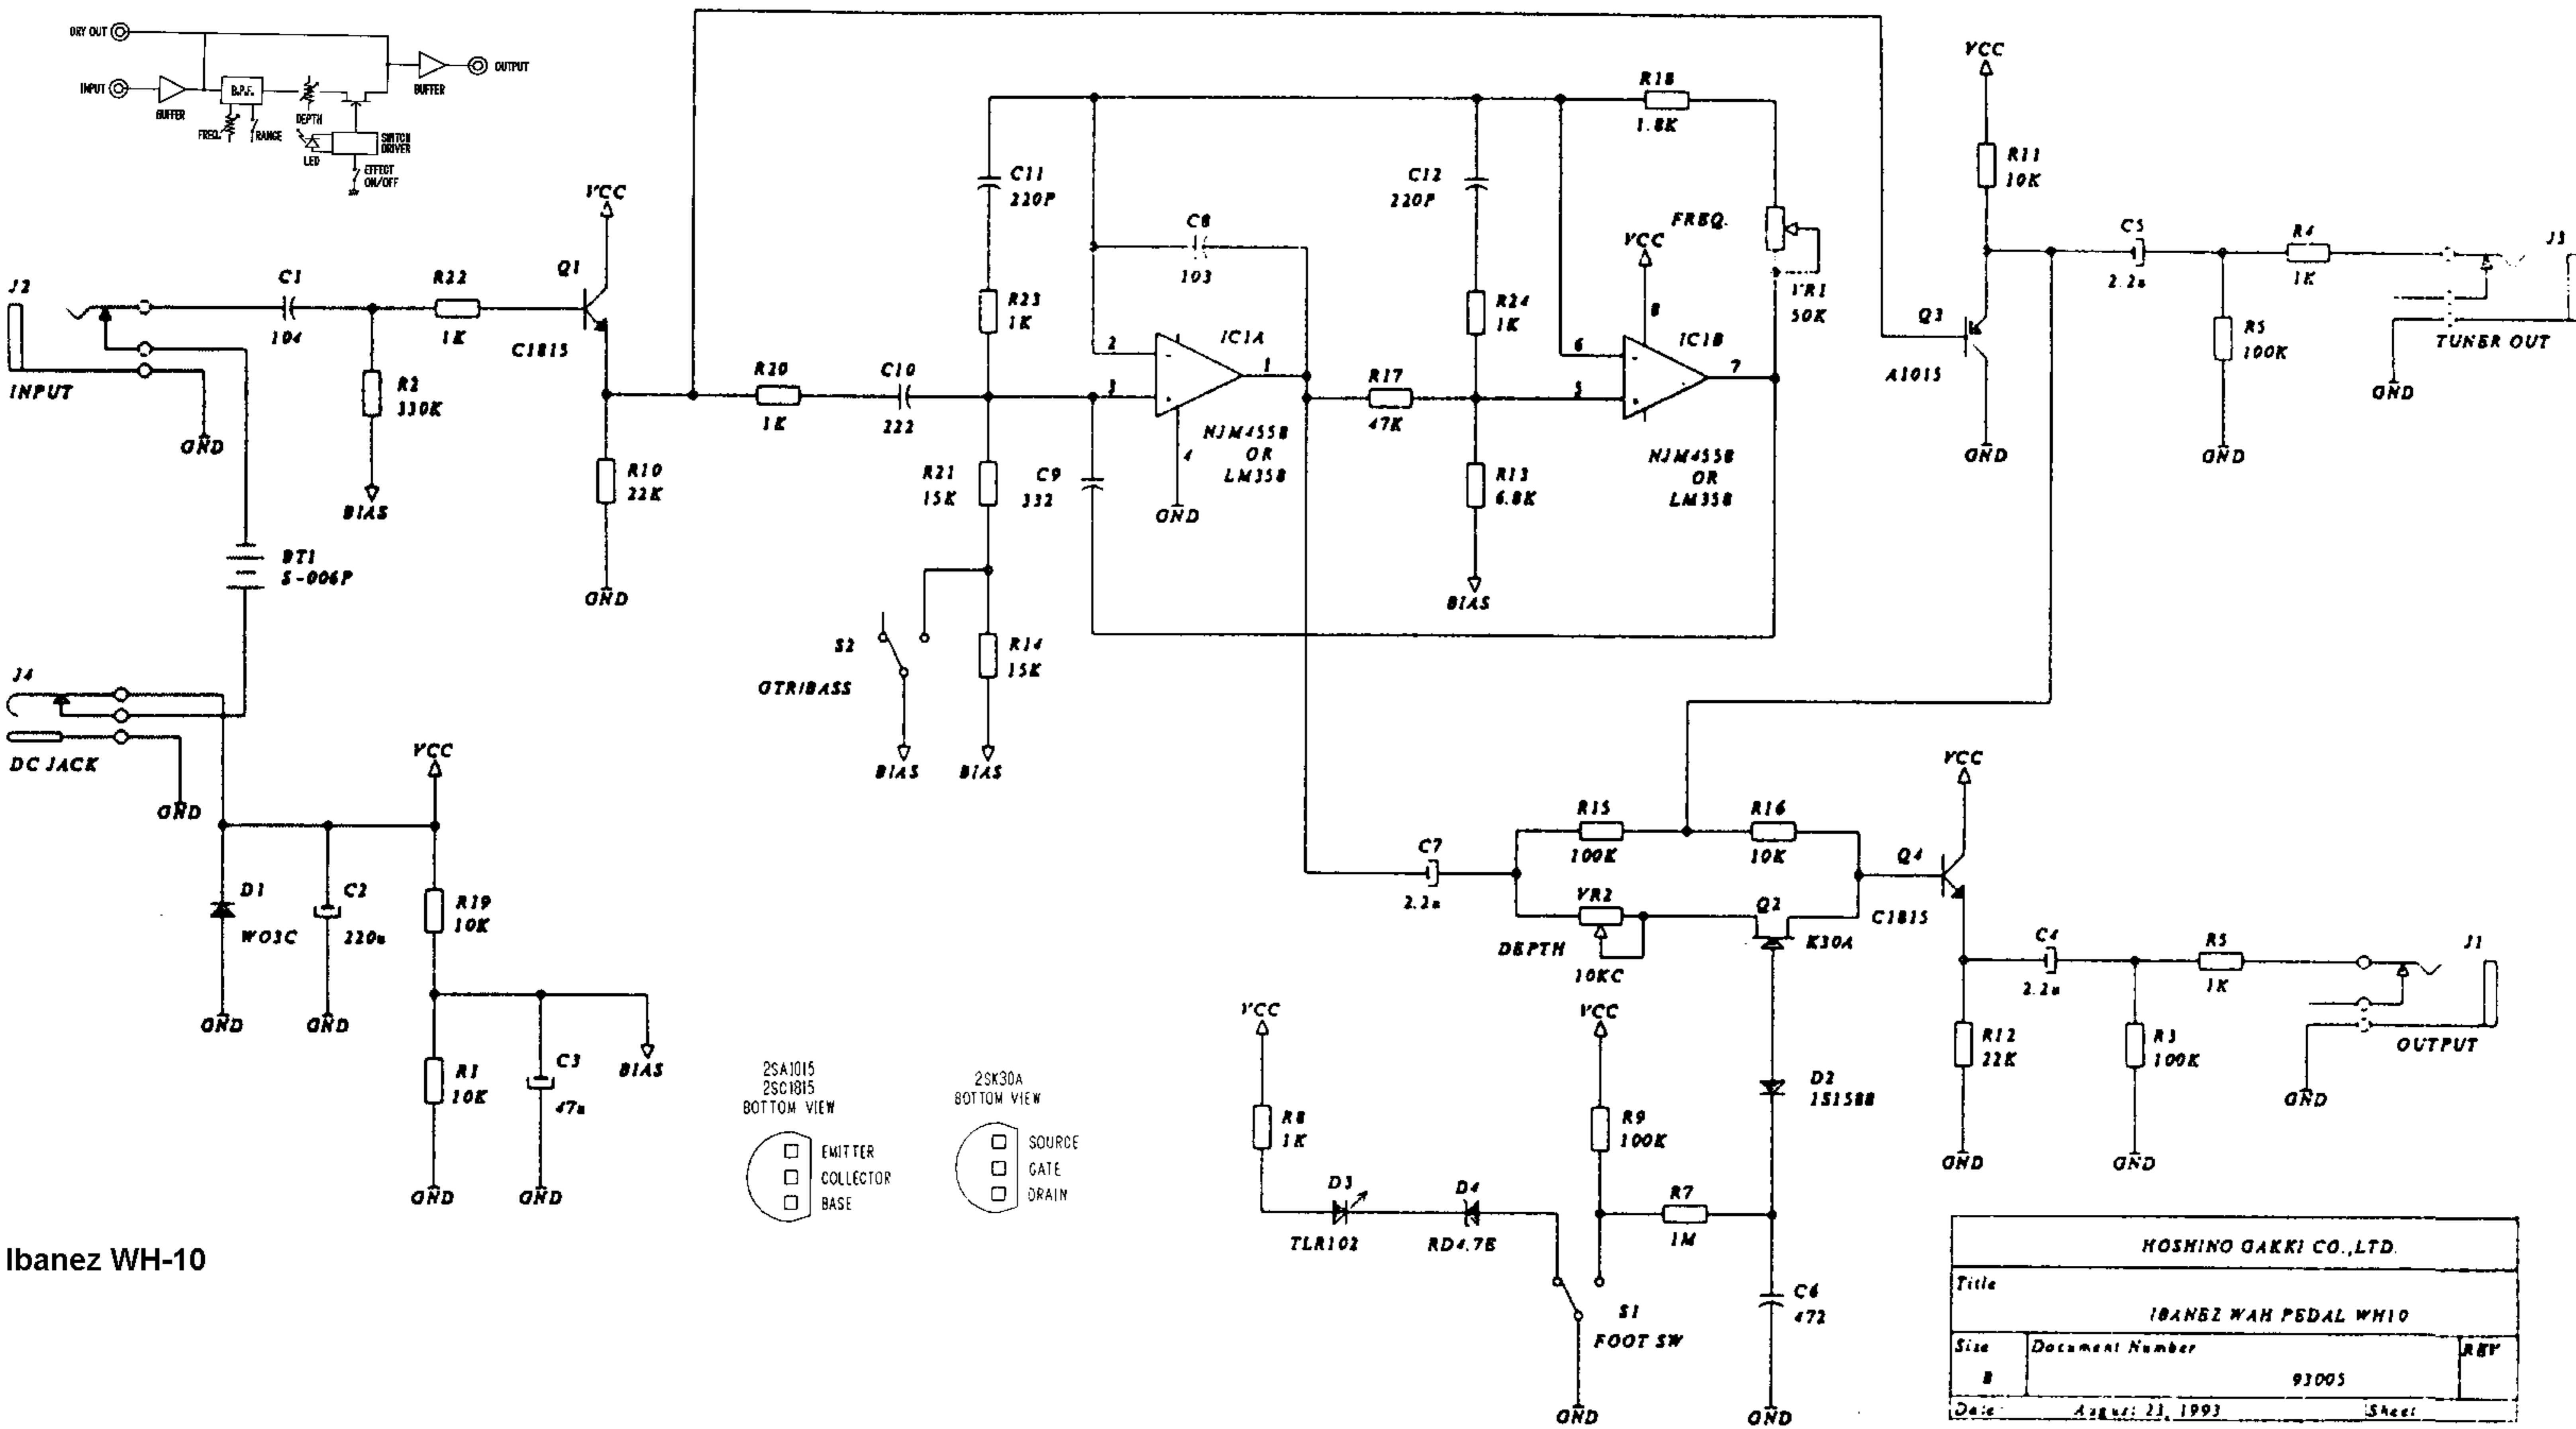

SCHEMATIC DIAGRAM

Block Diagram

Ibanez WH-10

HOSHINO GAKKI CO., LTD.		
Title IBANEZ WAH PEDAL WH10		
Size B	Document Number 93005	REV
Date August 23, 1993	Sheet	